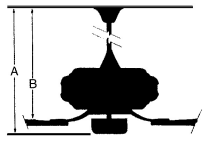

MEASUREMENTS

Blade Finish:					Reversible Blades: No
Blade Material: ABS					Slope: Yes
Blade Sweep: 52"	No. of Blades: 3	Blade Pitch: 14			Hanging Weight: 24.76
Downrod 1: 6	Downrod 1 Outside Dia: .75	Downrod 2: 6			Downrod 2 Outside Dia:
Ceiling to Lowest Point: (Dim A) 17.5	Ceiling to Blade (Dim B) 14.25	Lead Wire: 80"	Motor Size: 172x20MM		
RPM:	Low 75	Low/Med.	Medium	Med/High	High 183
Amps:	0.243				0.517
Watts:	13.38				61.55
CFM:	2087.0				5236.0
CFM/Watts:	155.98				85.07