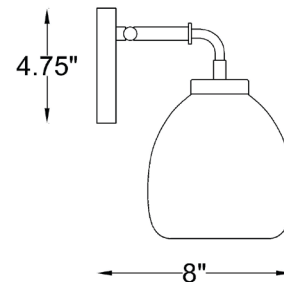

IN40062BR

DAWES 3-LIGHT WALL SCONCE

Front View

Side View

Description:	Dawes 3-light wall sconce
Finish:	Brass
Dimensions:	24" W x 9.5" H x 8" ext. Height on Center: 2.5"
Bulbs:	3-100w Med.
Certification:	Damp location / UL

Material:	Steel
Shade:	Glass
Glass:	Clear
Back Plate Dimensions:	6.25" x 4.75"
Chain/Wire:	NA
Mounting:	Up or down