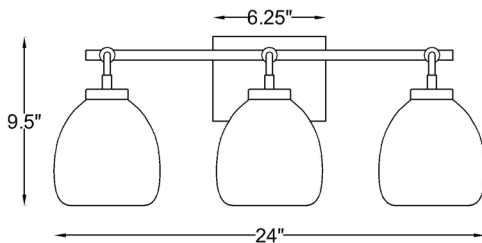

IN40062BR

DAWES 3-LIGHT WALL SCONCE

Front View

Side View

Description:	Dawes 3-light wall sconce
Finish:	Brass
Dimensions:	24" W x 9.5" H x 8" ext. Height on Center: 2.5"
Bulbs:	3-100w Med.
Certification:	Damp location / UL

Material:	Steel
Shade:	Glass
Glass:	Clear
Back Plate Dimensions:	6.25" x 4.75"
Chain/Wire:	NA
Mounting:	Up or down