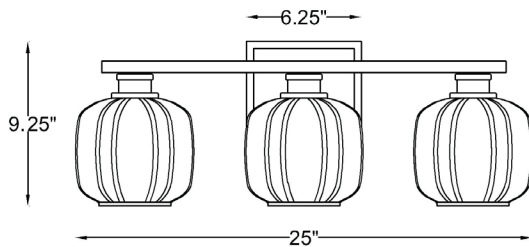

IN40032BK

OXLEY 3-LIGHT WALL SCONCE

Front View

Side View

Description:	Oxley 3-light wall sconce
Finish:	Matte black w/brass
Dimensions:	25" W x 9.25" H x 7.5" ext. Height on Center: 2.5"
Bulbs:	3-100w Med.
Certification:	Damp location / UL

Material:	Steel
Glass:	Clear
Back Plate Dimensions:	6.25" x 4.75"
Chain/Wire:	NA
Mounting:	Up or down