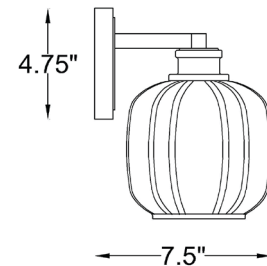

IN40032BK

OXLEY 3-LIGHT WALL SCONCE

Front View

Side View

Description:	Oxley 3-light wall sconce
Finish:	Matte black w/brass
Dimensions:	25" W x 9.25" H x 7.5" ext. Height on Center: 2.5"
Bulbs:	3-100w Med.
Certification:	Damp location / UL

Material:	Steel
Glass:	Clear
Back Plate Dimensions:	6.25" x 4.75"
Chain/Wire:	NA
Mounting:	Up or down