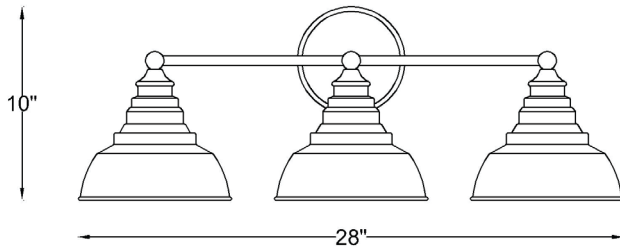

IN40028BK

BISHOP 3-LIGHT WALL SCONCE

Front View

Side View

Description:	Bishop 3-light wall sconce
Finish:	Matte black
Dimensions:	28" W x 10" H x 8.5" ext. Height on Center: 2.75"
Bulbs:	3-100w Med.
Certification:	Damp location / UL

Material:	Steel
Back Plate Dimensions:	5.5" dia.
Chain/Wire:	NA
Mounting:	Up or down