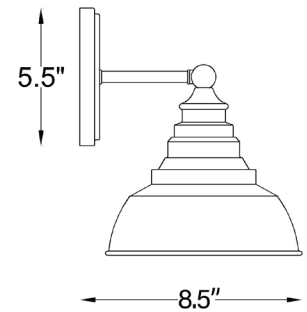

IN40028BK

BISHOP 3-LIGHT WALL SCONCE

Front View

Side View

Description:	Bishop 3-light wall sconce
Finish:	Matte black
Dimensions:	28" W x 10" H x 8.5" ext. Height on Center: 2.75"
Bulbs:	3-100w Med.
Certification:	Damp location / UL

Material:	Steel
Back Plate Dimensions:	5.5" dia.
Chain/Wire:	NA
Mounting:	Up or down