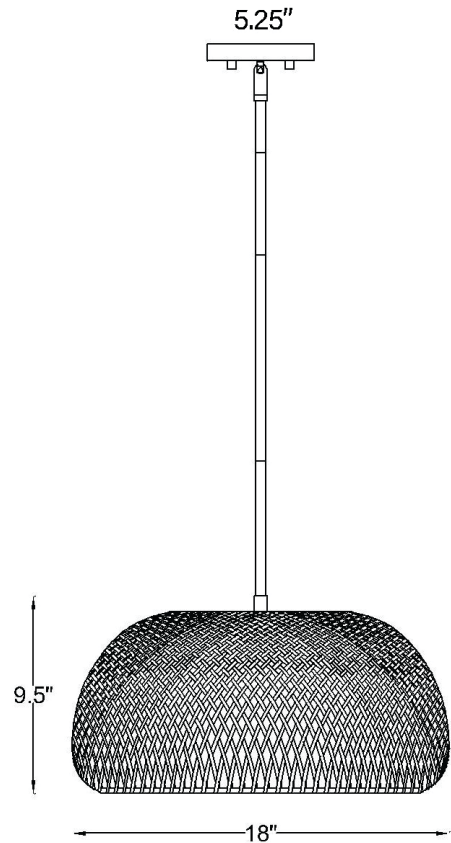

# IN20007WK BERKSHIRE 1-LIGHT PENDANT

<b>Description:</b>	Berkshire 1-light pendant
<b>Finish:</b>	Wicker
<b>Dimensions:</b>	18" dia. x 9.5" H
<b>Bulbs:</b>	1-100w Med.
<b>Certification:</b>	Damp location / UL
<b>Material:</b>	Steel

<b>Shade:</b>	Bamboo weaving
<b>Glass:</b>	NA
<b>Canopy Dimensions:</b>	5.25" dia.
<b>Chain/Wire:</b>	12' wire
<b>Stems:</b>	3-12", 1-6", 1-3"